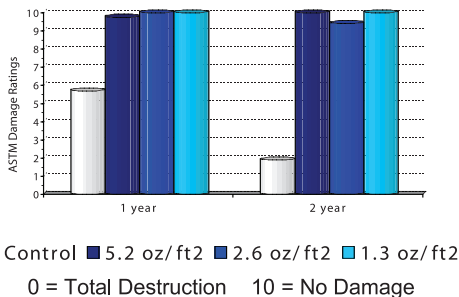

Premise® Granules. A low-cost, additional layer of non-repellent termite protection.

Apply to:

- Bare soil, landscaped areas, turf grass and mulch areas
- Areas surrounding structures that are subject to termite attack
- Non-structural wood-to-soil contact situations

Quick and easy -- start killing termites instantly.

- Can be used before full structural treatment
- No mixing or set-up time
- No water needed to apply
- No bulky, heavy equipment needed
- Premise® Granules let you start protecting your customer's property immediately

Consider the revenue/profit opportunity.

- Upgrade your annual inspection
- Add value to your renewals
- Extra protection says "added value" to your customers

Simply your best choice for non-repellent termite control.

- Active ingredient, Imidacloprid, is tried and true
- More effective than repellent insecticides which rely on barriers that pests can simply walk through
- Instead, termites walk or tunnel through treated areas, then carry Premise back to their nest mates. This way, one termite can help kill hundreds of others. That's the power of the Domino Effect.™

Premise Granules is Backed by Bayer, which means it's backed by Bayer science and service no extra charge:

- Training, at your location or ours – BayerES Mobile University, the 5th Week Training Series, Coast to Coast seminars and convenient web programs
- Technical experts who troubleshoot problems
- Marketing tools you can customize for your business

Efficacy: Soil Incorporation

Termite activity is reduced by >75% for nearly 6 months. Reduces chance that termites will find house protected by perimeter applications!

Relax. You're Backed by Bayer.