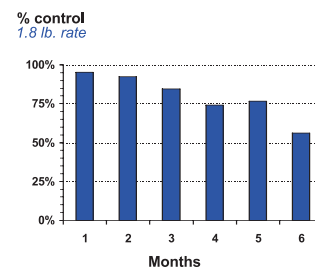

Efficacy: Soil Incorporation

Efficacy: Perimeter applications

Termite activity is reduced by >75% for nearly 6 months. Reduces chance that termites will find house protected by perimeter applications!

Relax. You're Backed by Bayer.