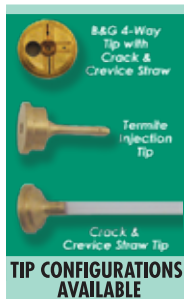

Compact Sprayer

ACCU-SPRAY

The Accu-Spray is an important tool for any IPM Program. The compact design allows insecticide to be applied to areas where insect activity is present. There are many models and configurations available.

ALL NEW - Accu-Spray Professional features:

- » Brass Extenda-Ban Valve
- » All Metal bottle
- » Heavy duty hose assembly
- » Wide variety of tips
- » Deluxe holster

Order#: 24000040

Standard Model Includes:

- » All plastic design
- » Compact spray valve
- » Crack & Crevice and atomizing tip
- » Standard belt holster

Each Accu-Spray Features:

- » 16 oz. capacity
- » 6 ft. coiled hose
- » High efficient pump - less than 10 strokes to pressurize
- » Free measuring device for easy mixing
- » Proper calibration instructions

ORDER#	DESCRIPTION
24000040	Accu-Spray with Push Button Trigger Valve
24000100	Accu-Spray Professional - 4-Way Tip with Crack & Crevice Straw
24000102	Accu-Spray Professional - Crack & Crevice Straw Only
24000101	Accu-Spray Professional - Termite Injection Tip
24010031	Tip Kit for 2400040
24000115	Accu-Spray Bottle and Cap